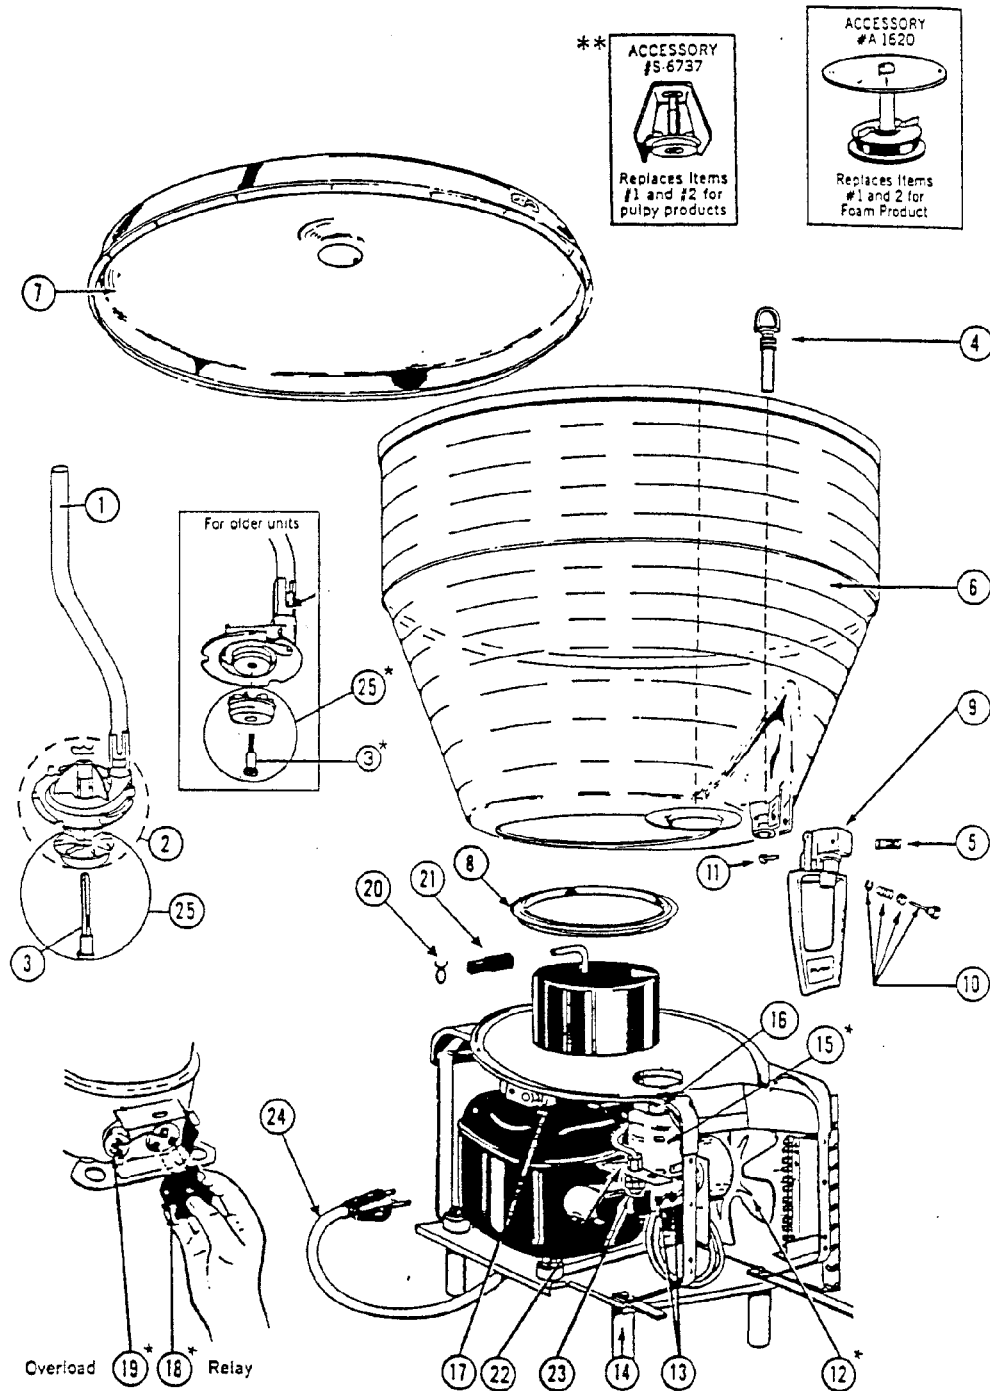

ILLUSTRATED PARTS LIST

J-15 COLD BEVERAGE DISPENSER