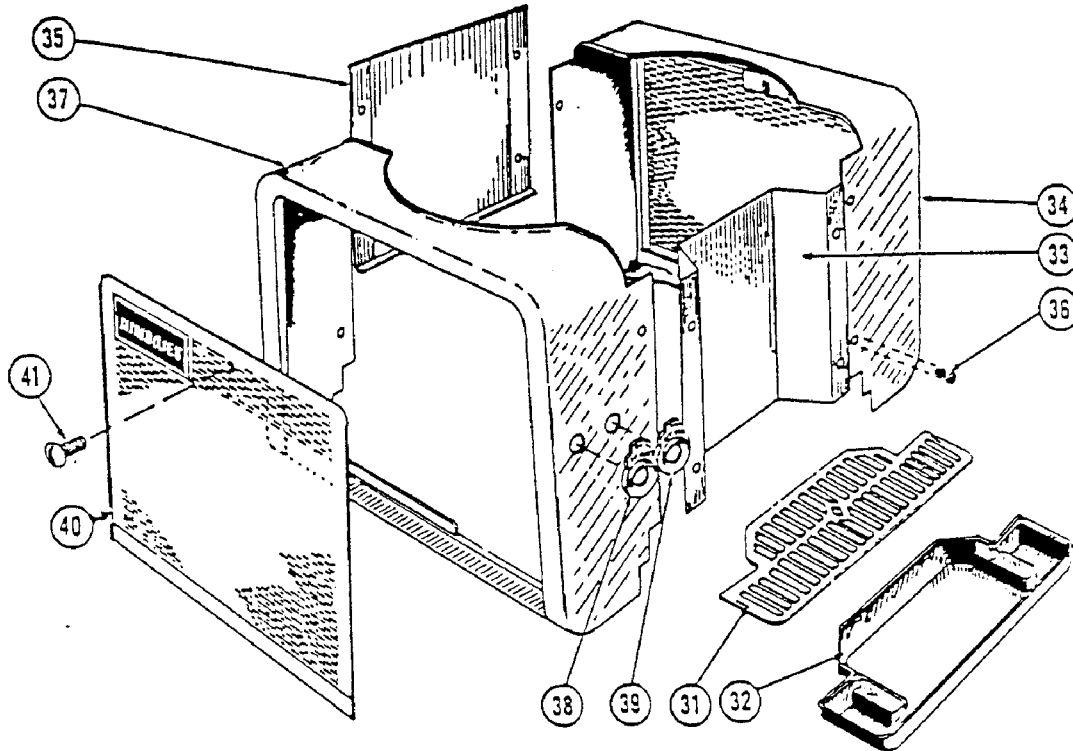

ILLUSTRATED PARTS LIST

J-15 COLD BEVERAGE DISPENSER

FIGURE 2. CHASSIS COMPONENTS