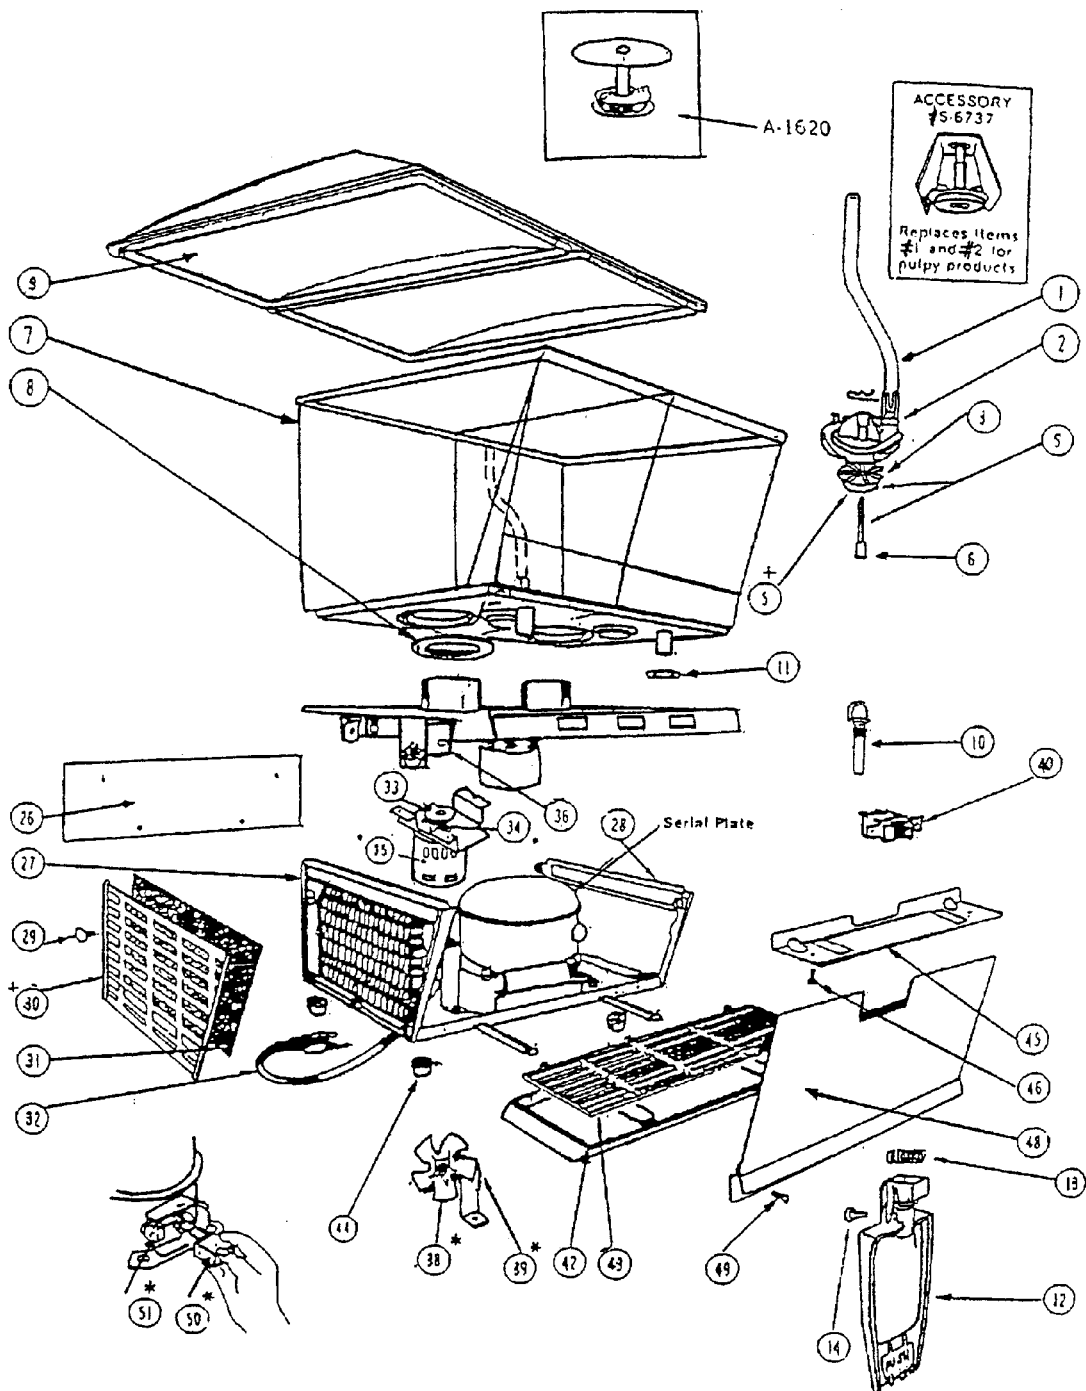

ILLUSTRATED PARTS LIST

TJ-3 COLD BEVERAGE DISPENSER

FIGURE 1. GENERAL ASSEMBLY

IMI CORNELIUS INC.
One Cornelius Place
Anoka, MN. 55303-6234
Telephone 1-800-238-3600
Facsimile 1-800-258-0255

www.cornelius.com

ILLUSTRATED PARTS LIST

TJ-3 COLD BEVERAGE DISPENSER

Item No.	Part No.	Name
1	S3169	Spray Tube
	A1620	Impeller Circ Asy Fin Flat Top
	S6737	Impeller Circ Asy Fin A-Frame Top
2	S3402	Housing Pump
3	S1748	Impeller Gray
4		Item Not Used
5	A3058	Impeller and Support Pin
6	A2549	Pin Support Impeller
7	S3273	Bowl
8	S3170	Gasket Bowl
9	S3338	Cover Bowl
10	S4206	Tube Pinch
11	S3354	Gasket Sealing Bowl Spout
12	S4381	Handle Push Asy
	720721601	Label Push Handle
13	S4363	Tube Pinch Spring
14	S4576	Rivet Spr (Pack of 6)
	A3659	Pin Retn (Pack of 6)
15		Item Not used
16		Item Not used
17		Item Not used
18		Item Not used
19		Item Not used
20		Item Not used
21		Item Not used
22		Item Not used
23		Item Not used
24		Item Not used
25		Item Not used
26	A4403	Panel Full Back
27	A7306	Panel Side LH White
	A1727	Panel Side LH Beige
28	A7307	Panel Side RH White
	A1728	Panel Side RH Beige
29	S4554	Screw 1/4
30	A7308	Grille Side LH White
	A2440	Grille w/Filter Side LH White
31	A7309	Grille Side RH White
	A2441	Grille w/Filter Side RH White

Item No.	Part No.	Name
32	S1249	Cord Serv 120V 60HZ
		Cord Serv Specify Country
33	S6750	Magnet Asy
34	S3357 S3358	Spray Asy 115V 60HZ
		Spray Asy 220V 50HZ
35	S1506 S1507	Univ Mtr 115V 60HZ
		Univ Mtr 230V 50HZ
36	S3237	Thermostat
37		Item Not Used
38	S3171 S3361	Motor Asy 115V 60HZ
		Motor Asy 230V 50HZ
39	S3194 S3195	Motor Fan 115V 60HZ
		Motor Fan 230V 50HZ
40	18334	Switch On-Off
41	350125	Cord Serv
42	A7293 S5888	Drip Tray White
		Drip Tray Beige
43	A7295 S6534	Cup Rest White
		Cup Rest Beige
44	S3159	Leg Set
45	S3149	Cover Plate
46	S3362 A1717	Cover Plate Scr (Pack of 6)
		Spacer Switch Plate (Pack of 4)
47		Item Not Used
48	S4080	Panel Fnt
49	S4554	Screw 1/4
50	18367	Spring Armature
	A8357	Kit Comp 1/5HP 120V 60HZ
	A8358	Kit Comp 1/5HP 230V 50HZ
	19517	Comp 1/5HP 230V 50/60HZ
	S2472	Relay 220/240V 50HZ
51	18837	Start Relay 208/230V 60HZ
	S3067	Overld 120V 60HZ
	18572	Overld 230V 50HZ
52	18547	Overld 230V 50/60HZ
		Capacitor Start 230V 60/60HZ (Item Not Available)